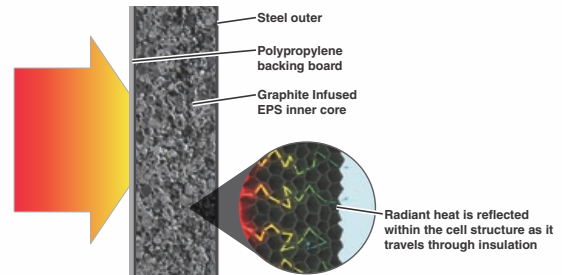

INSULATION

THE SMART CHOICE FOR HOME OWNERS.

If you are serious about insulating your home, we recommend that you also consider insulating your garage door. Graphite infused insulation is an optional extra that can be added to a range of our popular Sectional Doors.

Graphite infused insulation offers exceptional insulation technology, providing up to 20% better insulation performance than traditional insulation.

Source: Neopor Insulation Technology

Adding a layer of insulation to your garage door also acts as a two-way noise barrier. It helps to keep out undesirable noise and contain noise within the garage, for a noticeably quieter garage compared to a non-insulated door.*